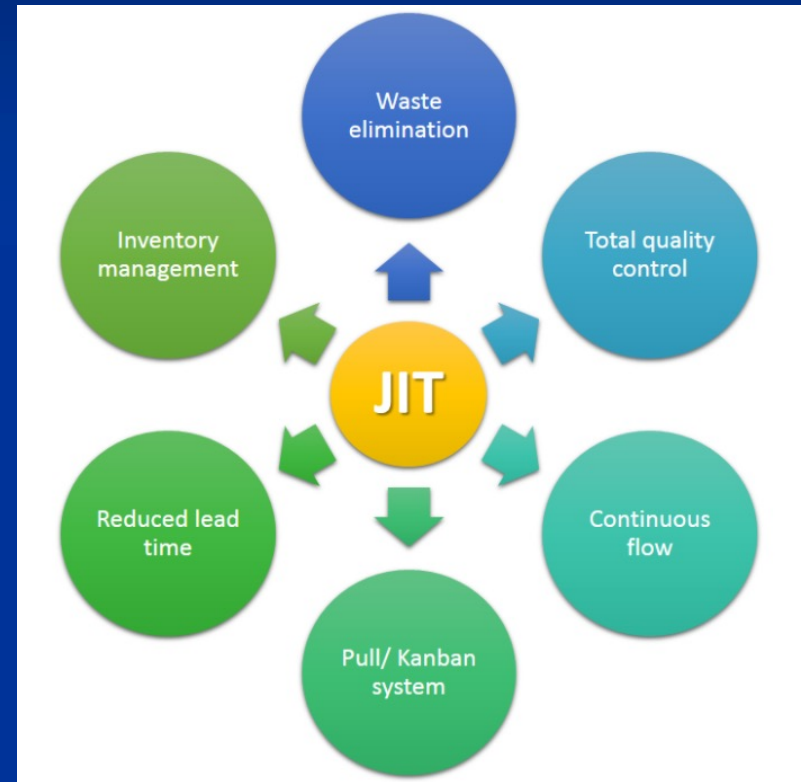

MADERA
2345 W. Pecan Ave.
Madera, CA 93637

Logistical Services

- Just in Time Delivery
- Emergency Deliveries
- Point of Use Deliveries
- Custom Packaging
- Inventory Reduction
- Local/Guaranteed Stock
- Document and shelf life management
- Empty Container Management